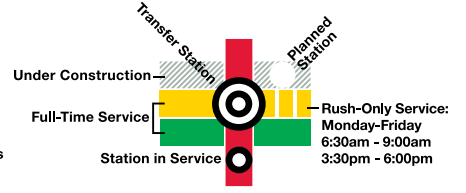

M System Map

wmata.com
Customer Information Service: 202-637-7000
TTY Phone: 202-638-3780

1. ### Legend
2. **RD** Red Line • Glenmont to Shady Grove
   - **OR** Orange Line • New Carrollton to Vienna
   - **BL** Blue Line • Franconia-Springfield to Largo Town Center
   - **GR** Green Line • Branch Ave to Greenbelt
   - **YL** Yellow Line • Huntington to Fort Totten
   - **SV** Silver Line • Future Dulles Corridor Line

1. ### Station Features
2. Bus to Airport
   - Parking
   - Hospital
   - Airport
3. ### Connecting Rail Systems
4. AMTRAK
   - VRE
   - MARC

Metrorail Operating Times

Mon-Thu	5am-midnight
Fri	5am-3am
Sat	7am-3am
Sun	7am-midnight

Times are approximate. Check station kiosks or online for exact times.

Metro is accessible.